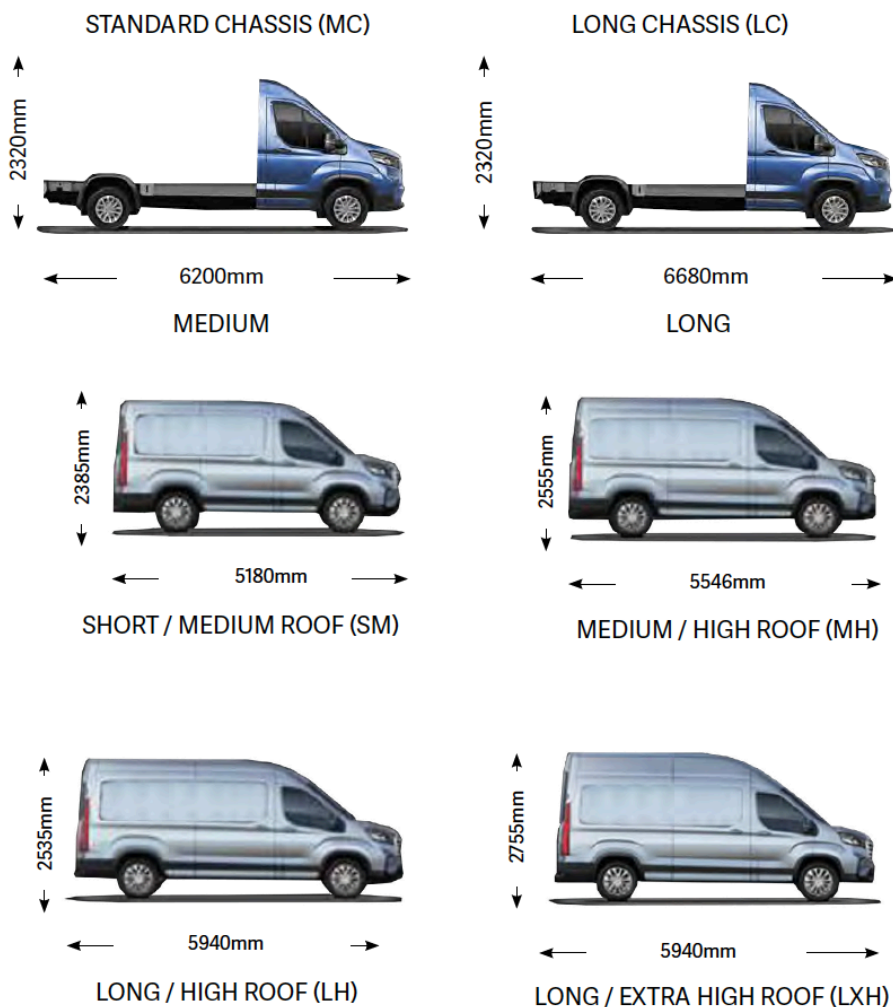

DELIVER 9 model

Three lengths and four roof heights

Two chassis cab lengths