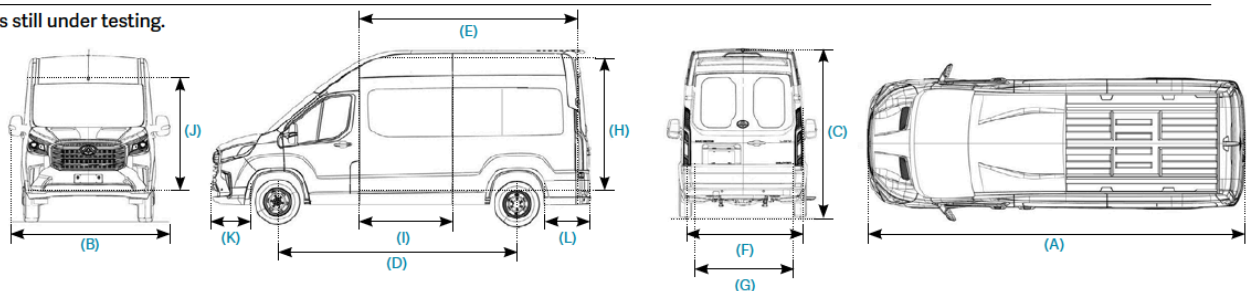

"-" means the data is still under testing.