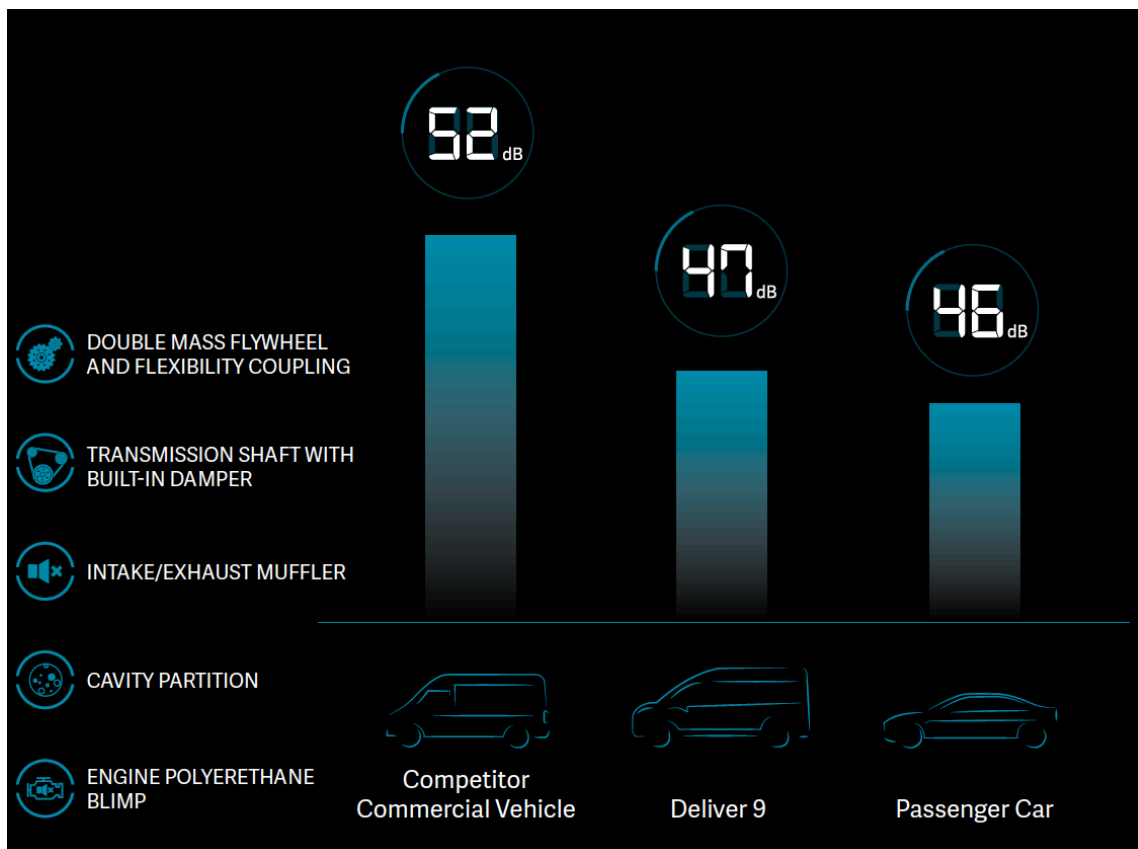

DELIVER 9

SPECIFICATIONS

MAXUS DELIVER 9

High efficiency, low consumption

New Euro 6D engine – D20

163PS @ 4,000

375n-M

MAXUS DELIVER 9

Loading compartment

Rear doors open to 260°

Eight heavy-duty lashing rings

DELIVER 9 model

Three lengths and four roof heights

Two chassis cab lengths

Specifications

Model	DELIVER 9	DELIVER 9 LUX	
Configuration	SAFETY CONFIGURATION		
	Intelligent Anti-theft Security System	Y	Y
	Tyre Pressure Monitoring System	X	Y
	Lane Change Assist System	X	Y
	ESP+EBA+BAS+HHC	Y	Y
	Parking Sensor	Y	X
	Front and Rear Radar	X	Y
	Visible Reversing Image	X	Y
	Driver Seat Airbags	Y	Y
	Front Passenger Airbags	Y	Y
	Passenger Adjustable non-Pretightening Belt	Y	Y
	With eCall	Y	Y
	Automatic Emergency Braking System	Y	Y
	Lane Departure Warning System	Y	Y
	Blind Area Monitoring System	X	Y
	Front Double Curtain Airbag	Y	Y
	EXTERIOR AND INTERIOR		
	Single-Side Sliding Door	Y	Y
	Wheel Type	Steel	Alloys
	B Column Full Steel Unglazed Partition	Y	Y
Non Automatic Front Wiper (No Bone)	Y	X	
Automatic Front Wiper (With Rain Sensor)	X	Y	
Pack Options	TRIM PACK		
	Chrome Plated Radiator Grid	O	S
	Colour Coded Door External Handles	O	S
	Rear Number Plate Top Trim Colour Coded	O	S
	Instrument Panel hi level Chrome/Piano Black Trim	O	S
	Front Door Glass Lift Switch Chrome Plated	O	S
	Alloy Wheels (6.5x16)	O	S
	Front Door Internal Handle Chrome Plated	O	S
	LIGHTING PACK		
	LED Headlights + LED Rear Signature Taillights	O	S
	2 LED Lights Cargo Area	O	S
	Front Fog Lamp	O	S
	SAFETY PACKS		
	Automatic Front Wiper (with rain sensor)	O	S
	Overspeed Alarm	O	S
	Front Proximity Parking Sensor	O	S
	Blind Area Monitoring System + Lane Change Auxiliary System	O	S
	Tire Pressure Monitoring System	O	S