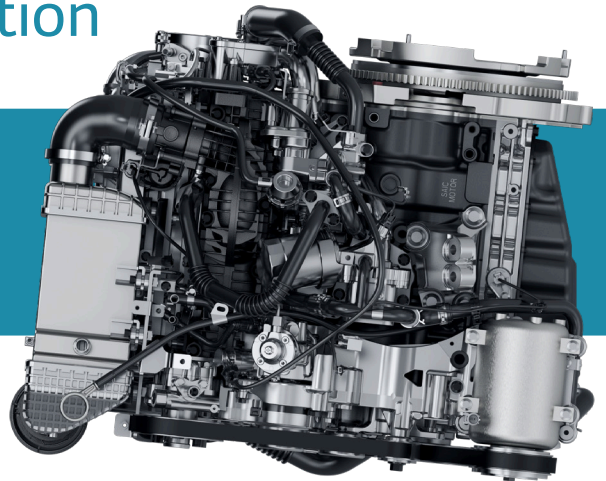

DELIVER 9

SPECIFICATIONS

MAXUS DELIVER 9

High efficiency, low consumption

New Euro 6D engine – D20

163PS @ 4,000

375n-M

MAXUS DELIVER 9

Loading compartment

Rear doors open to 260°

Eight heavy-duty lashing rings

DELIVER 9 model

Three lengths and four roof heights

Two chassis cab lengths

Specifications

Model	DELIVER 9	DELIVER 9 LUX	
Configuration	SAFETY CONFIGURATION		
	Intelligent Anti-theft Security System	Y	Y
	Tyre Pressure Monitoring System	X	Y
	Lane Change Assist System	X	Y
	ESP+EBA+BAS+HHC	Y	Y
	Parking Sensor	Y	X
	Front and Rear Radar	X	Y
	Visible Reversing Image	X	Y
	Driver Seat Airbags	Y	Y
	Front Passenger Airbags	Y	Y
	Passenger Adjustable non-Pretightening Belt	Y	Y
	With eCall	Y	Y
	Automatic Emergency Braking System	Y	Y
	Lane Departure Warning System	Y	Y
	Blind Area Monitoring System	X	Y
	Front Double Curtain Airbag	Y	Y
	EXTERIOR AND INTERIOR		
	Single-Side Sliding Door	Y	Y
	Wheel Type	Steel	Alloys
	B Column Full Steel Unglazed Partition	Y	Y
Non Automatic Front Wiper (No Bone)	Y	X	
Automatic Front Wiper (With Rain Sensor)	X	Y	
Pack Options	TRIM PACK		
	Chrome Plated Radiator Grid	O	S
	Colour Coded Door External Handles	O	S
	Rear Number Plate Top Trim Colour Coded	O	S
	Instrument Panel hi level Chrome/Piano Black Trim	O	S
	Front Door Glass Lift Switch Chrome Plated	O	S
	Alloy Wheels (6.5x16)	O	S
	Front Door Internal Handle Chrome Plated	O	S
	LIGHTING PACK		
	LED Headlights + LED Rear Signature Taillights	O	S
	2 LED Lights Cargo Area	O	S
	Front Fog Lamp	O	S
	SAFETY PACKS		
	Automatic Front Wiper (with rain sensor)	O	S
	Overspeed Alarm	O	S
	Front Proximity Parking Sensor	O	S
	Blind Area Monitoring System + Lane Change Auxiliary System	O	S
	Tire Pressure Monitoring System	O	S