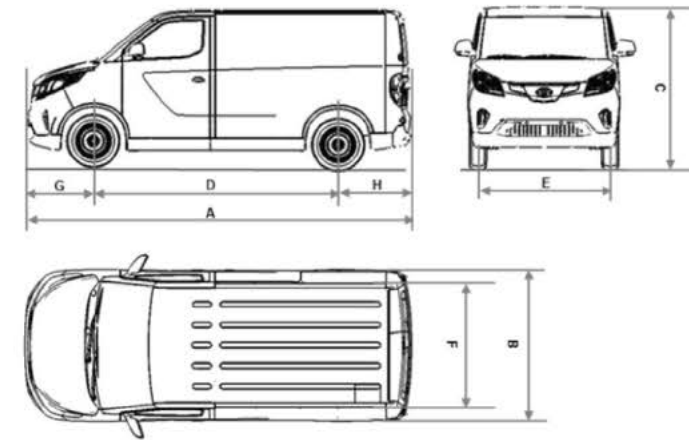

MAXUS eDELIVER 3

Authorised Dealer

call freephone: **0808 1751347**

email: sales@AeVC.co.uk

www.AeVC.co.uk

MAXUS e DELIVER 3	SWB 35kWh	SWB 52.5kWh	Chassis cab 52.5kwh
WEIGHTS			
GVM (kg)	2310	2460	2630
CVW (kg)	1455	1555	1428
Max front axle load (kg)	1170	1170	1180
Max rear axle load (kg)	1260	1460	1460
Payload (kg)	865	905	1202
Max roof load (kg)	75	75	TBC
Towing capacity (unbraked) (kg)	750	750	TBC
Towing capacity (braked) (kg)	1200	1090	
ENGINE			
Drive type	RHD	RHD	RHD
Number of seats	2	2	2
Rated power/peak power (kW)	40/90	40/90	40/90
Rated torque/Max. torque (N.m)	125/255	125/255	125/255
Max speed (kmph /mph)	120/75	120/75	120/75
Acceleration 0-100km/h (sec)	11	12	TBC
GEAR RATIOS			
	Internal Gearbox Ratios	Final Drive Ratios	
Max CVT	N/A	N/A	TBC
1	2.5	3.739	TBC
Min CVT	N/A	N/A	TBC
Reverse	2.5	3.739	TBC
DIMENSIONS			
Dimension : L *W *H (mm)	4555 X 1780 X 1895	4555 X 1780 X 1895	5037X1780X1866
Wheel base (mm)	2910	2910	3285
Length cargo space (mm)	2180	2180	TBC
Max width cargo space (mm)	1665	1665	TBC
Max width cargo space between wheel arches (mm)	1220	1220	TBC
Max height cargo space (mm)	1330	1330	TBC
Slide door width (mm)	710	710	TBC
Slide door height (mm)	1230	1230	TBC
Turning radius (m)	5.87	5.87	6.53
Cargo volume (m³)	4.8	4.8	TBC
CHARGING			
Charging time(AC 100%) h	6	8	8
Charging time (DC 80%) min	45	45	45
Battery capacity (kWh)	35	52.5	52.5
Energy consumption WLTP combined (Kwh/100km)	24.36kwh/100km	23.63kwh/100km	TBC
RANGE			
WLTP City Range	141 Miles/ 227 KMS	213 Miles/ 344 KMS	TBC
WLTP Combined Range	99 Miles/ 159 KMS	151 Miles/ 243 KMS	TBC